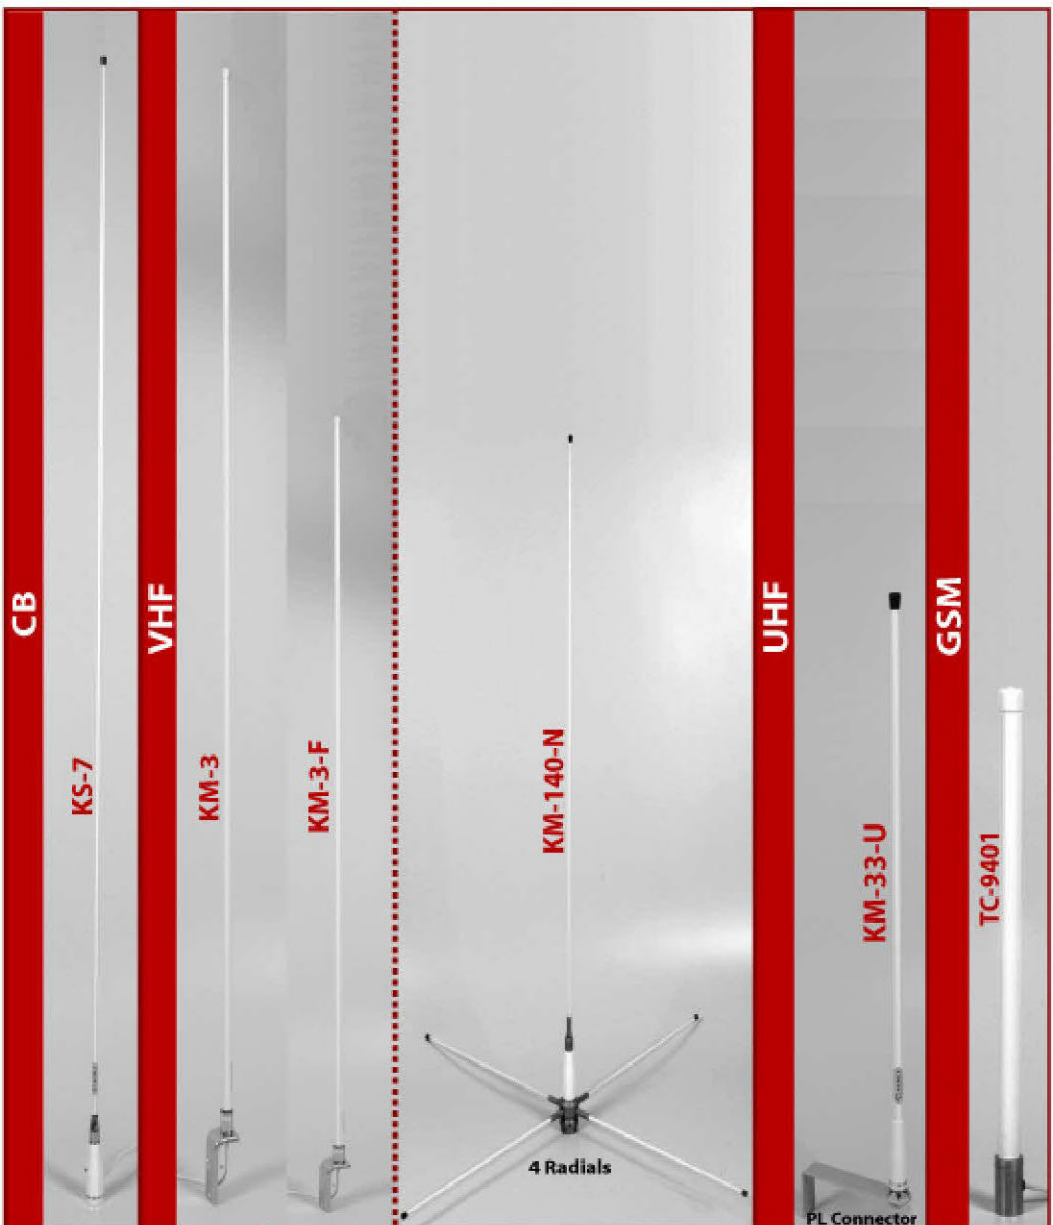

Nautical Antennas

CB

KS-7

VHF

KM-3

KM-3-F

KM-140-N

4 Radials

UHF

KM-33-U

PL Connector

GSM

TC-9401

26 - 30MHz
Max. RF: 50W
Length: 150 cm

156-162MHz
Max. RF: 50W
Length: 152 cm
Gain: 3dBi

156-162MHz
Max. RF: 50W
Length: 100 cm
Gain: 3dBi

156-162MHz
Max. RF: 100W
Length: 100 cm
Gain: 3.5dBi

450-470MHz
Max. RF: 50W
Length: 70 cm
Gain: 3.5dBi

900MHz
Length: 60 cm
Gain: 2dBi
WITH BALL JOINT