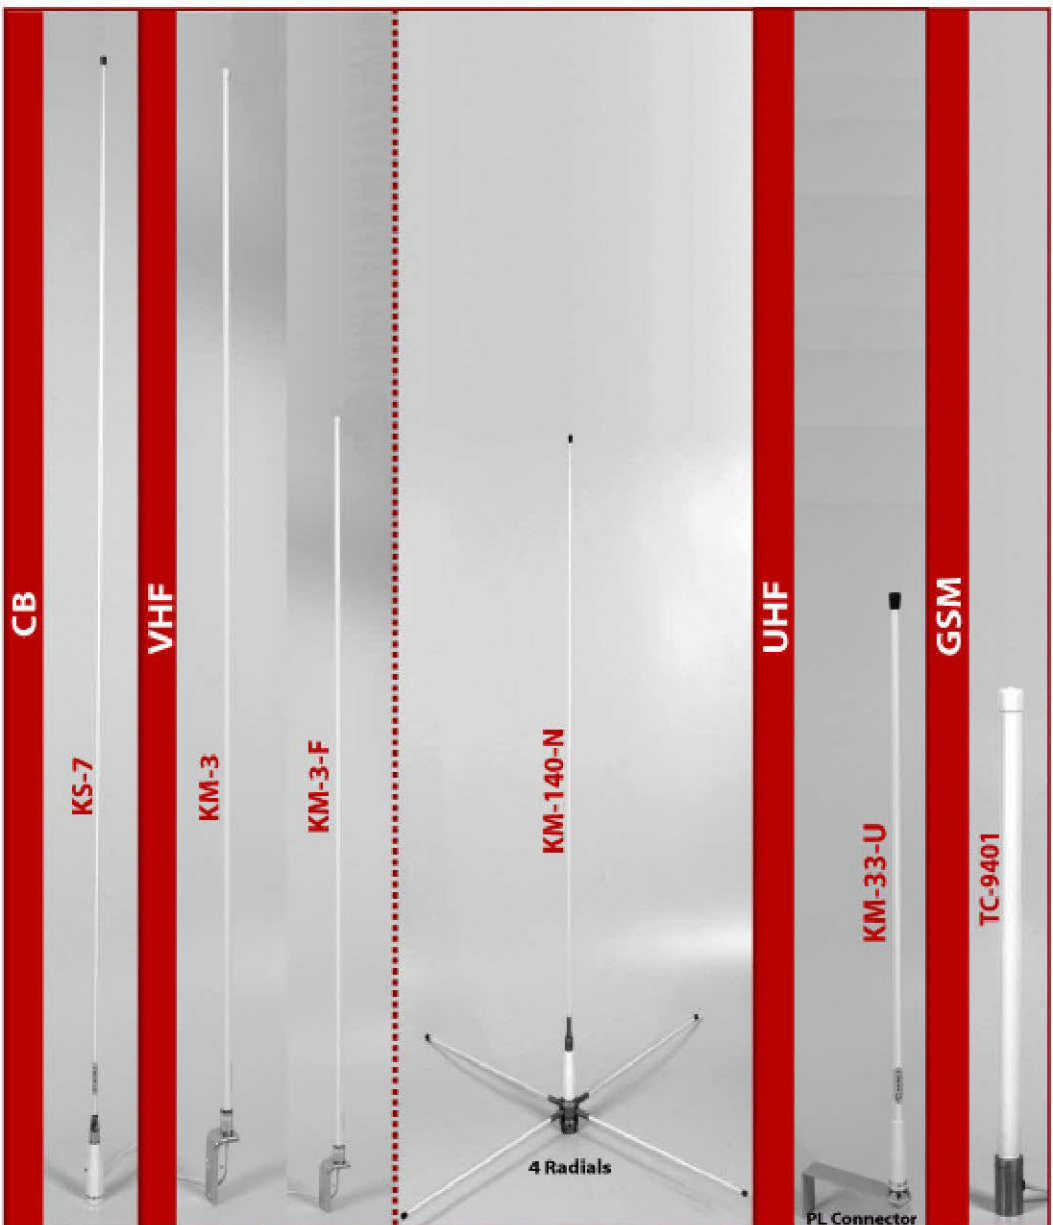

VALENTIN CUENDE®
IMPORTS

Pla de Palau, 16 08003 Barcelona Tel.93310215/93680206 Fax 933197332

e-mail: info@valentincuende.com

ANTENAS

Y

ACCESORIOS

Nautical Antennas

26 - 30MHz
Max. RF: 50W
Length: 150 cm

156-162MHz
Max. RF: 50W
Length: 152 cm
Gain: 3dBi

156-162MHz
Max. RF: 50W
Length: 100 cm
Gain: 3dBi

156-162MHz
Max. RF: 100W
Length: 100 cm
Gain: 3.5dBi

450-470MHz
Max. RF: 50W
Length: 70 cm
Gain: 3.5dBi

900MHz
Length: 60 cm
Gain: 2dBi
WITH BALL JOINT

SOPORTES NÁUTICA / MARINE MOUNTS

DX-PA-3

DX-PA-33

DX-PA-81